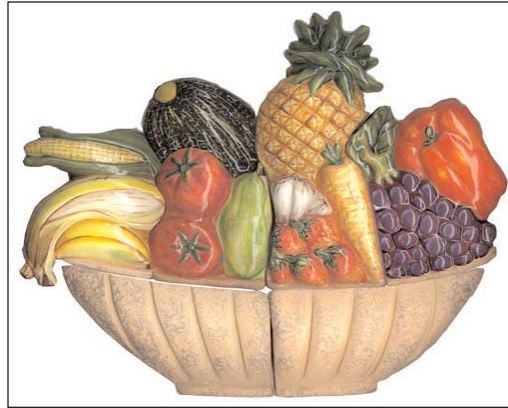

**Client:**

**Steuben Multiple Appliques**

<b>Date:</b>	7/16/03
<b>Drfm:</b>	JHC
<b>Project:</b>	MA's

10 3/4"H x 16 W"

Big Basket of Fruits, \$200

10 3/4"H x 13"W

Ceramic Bl.of Fruits & Veggies, \$200

10 3/4"H x 13"W

China Bowl of Fruits & Veggies, \$200

8"H x 12"W

Bowl of Cherries, \$100

8"H x 12"W

Bowl of Grapes, \$100

11 3/4"H x 13"W

Italy Basket of Fruits & Veggies, \$200

The schematic drawing depicted above is for visualization purposes only; measurements, colors, and layout are strictly the responsibility of the customer

Little Basket of Fruits & Veggies, \$100

12"H x 14"W

Ocean Reef, \$200

13"H x 15"W

Rooster, \$200

The schematic drawing depicted above is for visualization purposes only; measurements, colors, and layout are strictly the responsibility of the customer