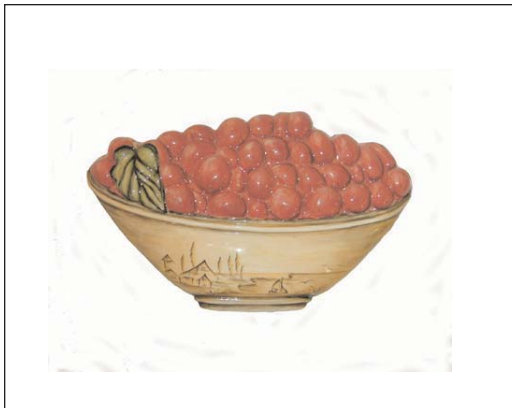

**Client:**

**Steuben Multiple Appliques**

<b>Date:</b>	7/16/03
<b>Drfm:</b>	JHC
<b>Project:</b>	MA's

10 3/4"H x 16 W"

Big Basket of Fruits, \$200

10 3/4"H x 13"W

Ceramic Bl.of Fruits & Veggies, \$200

10 3/4"H x 13"W

China Bowl of Fruits & Veggies, \$200

8"H x 12"W

Bowl of Cherries, \$100

8"H x 12"W

Bowl of Grapes, \$100

11 3/4"H x 13"W

Italy Basket of Fruits & Veggies, \$200

The schematic drawing depicted above is for visualization purposes only; measurements, colors, and layout are strictly the responsibility of the customer