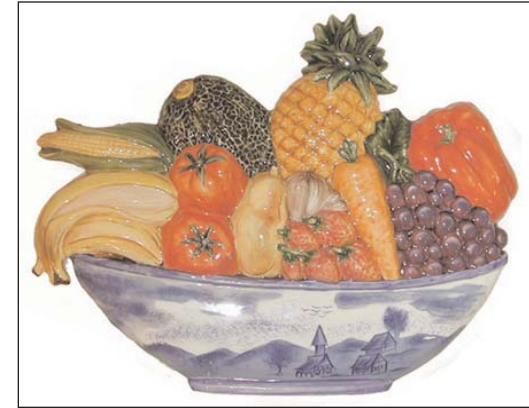

**Client:**

**Steuben Multiple Appliques**

<b>Date:</b>	7/16/03
<b>Drfm:</b>	JHC
<b>Project:</b>	MA's

10 3/4"H x 16 W"

Big Basket of Fruits, \$200

10 3/4"H x 13"W

Ceramic Bl.of Fruits & Veggies, \$200

10 3/4"H x 13"W

China Bowl of Fruits & Veggies, \$200

8"H x 12"W

Bowl of Cherries, \$100

8"H x 12"W

Bowl of Grapes, \$100

11 3/4"H x 13"W

Italy Basket of Fruits & Veggies, \$200

The schematic drawing depicted above is for visualization purposes only; measurements, colors, and layout are strictly the responsibility of the customer