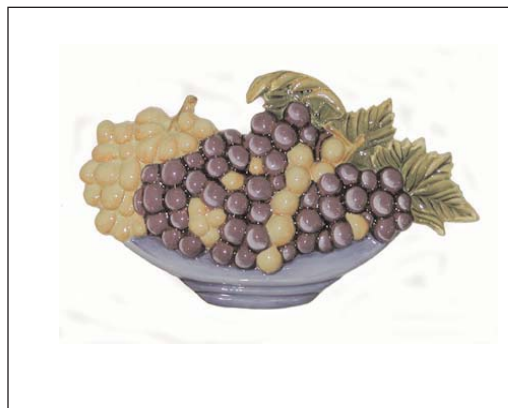

**Client:**

**Steuben Multiple Appliques**

<b>Date:</b>	7/16/03
<b>Drfm:</b>	JHC
<b>Project:</b>	MA's

10 3/4"H x 16 W"

Big Basket of Fruits, \$200

10 3/4"H x 13"W

Ceramic Bl.of Fruits & Veggies, \$200

10 3/4"H x 13"W

China Bowl of Fruits & Veggies, \$200

8"H x 12"W

Bowl of Cherries, \$100

8"H x 12"W

Bowl of Grapes, \$100

11 3/4"H x 13"W

Italy Basket of Fruits & Veggies, \$200

The schematic drawing depicted above is for visualization purposes only; measurements, colors, and layout are strictly the responsibility of the customer